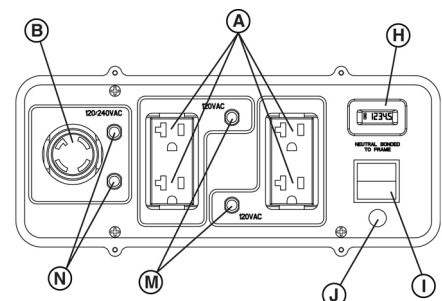

Other Features

H	Hour Meter
I	Off/On/Start Switch
J	12VDC Battery Charger Input